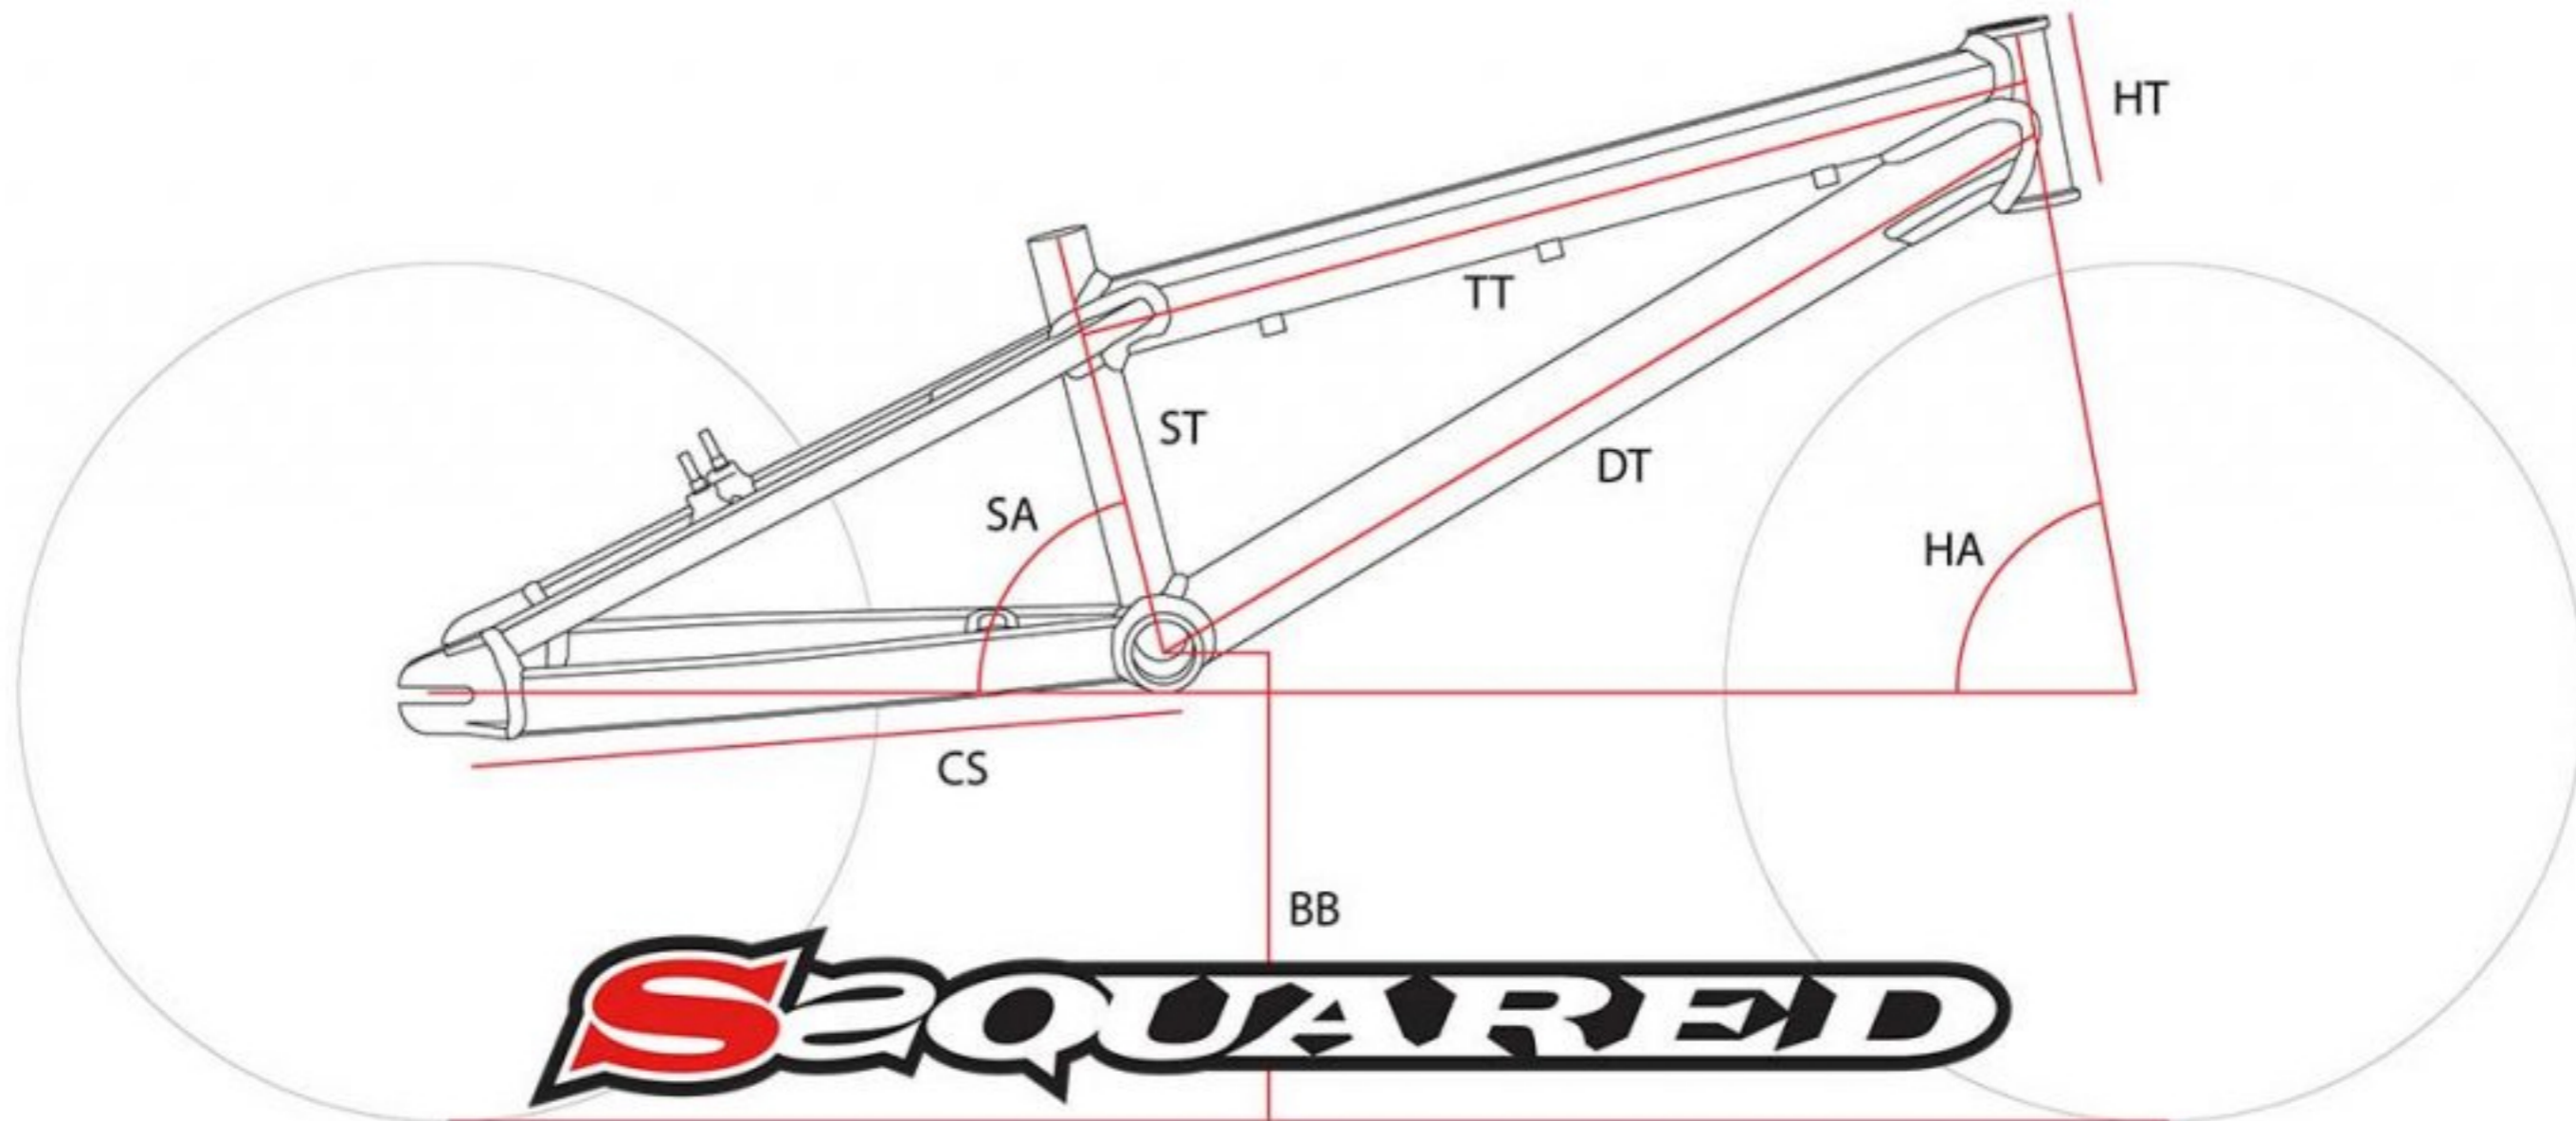

Ssquared DJ Frame Specs

Frame Size	Top Tube	Head Angle	Chainstay	Seat Tube	Head Tube	Seat Angle	BB Height*	Rider Area	Weight**
Small	22.5"	68.5	15.6-16.2"	13.8"	1-1/8"	70.5	12.5"		
Medium	23.5"	68.5	15.6-16.2"	13.8"	1-1/8"	70.5	12.5"		
Large	24.5"	68.5	15.6-16.2"	13.8"	1-1/8"	70.5	12.5"		

*All measurements are calculated based on a 100mm fork. Ssquared Bicycles offers a one-year limited warranty to original purchaser on all products from the original purchase date with original receipt