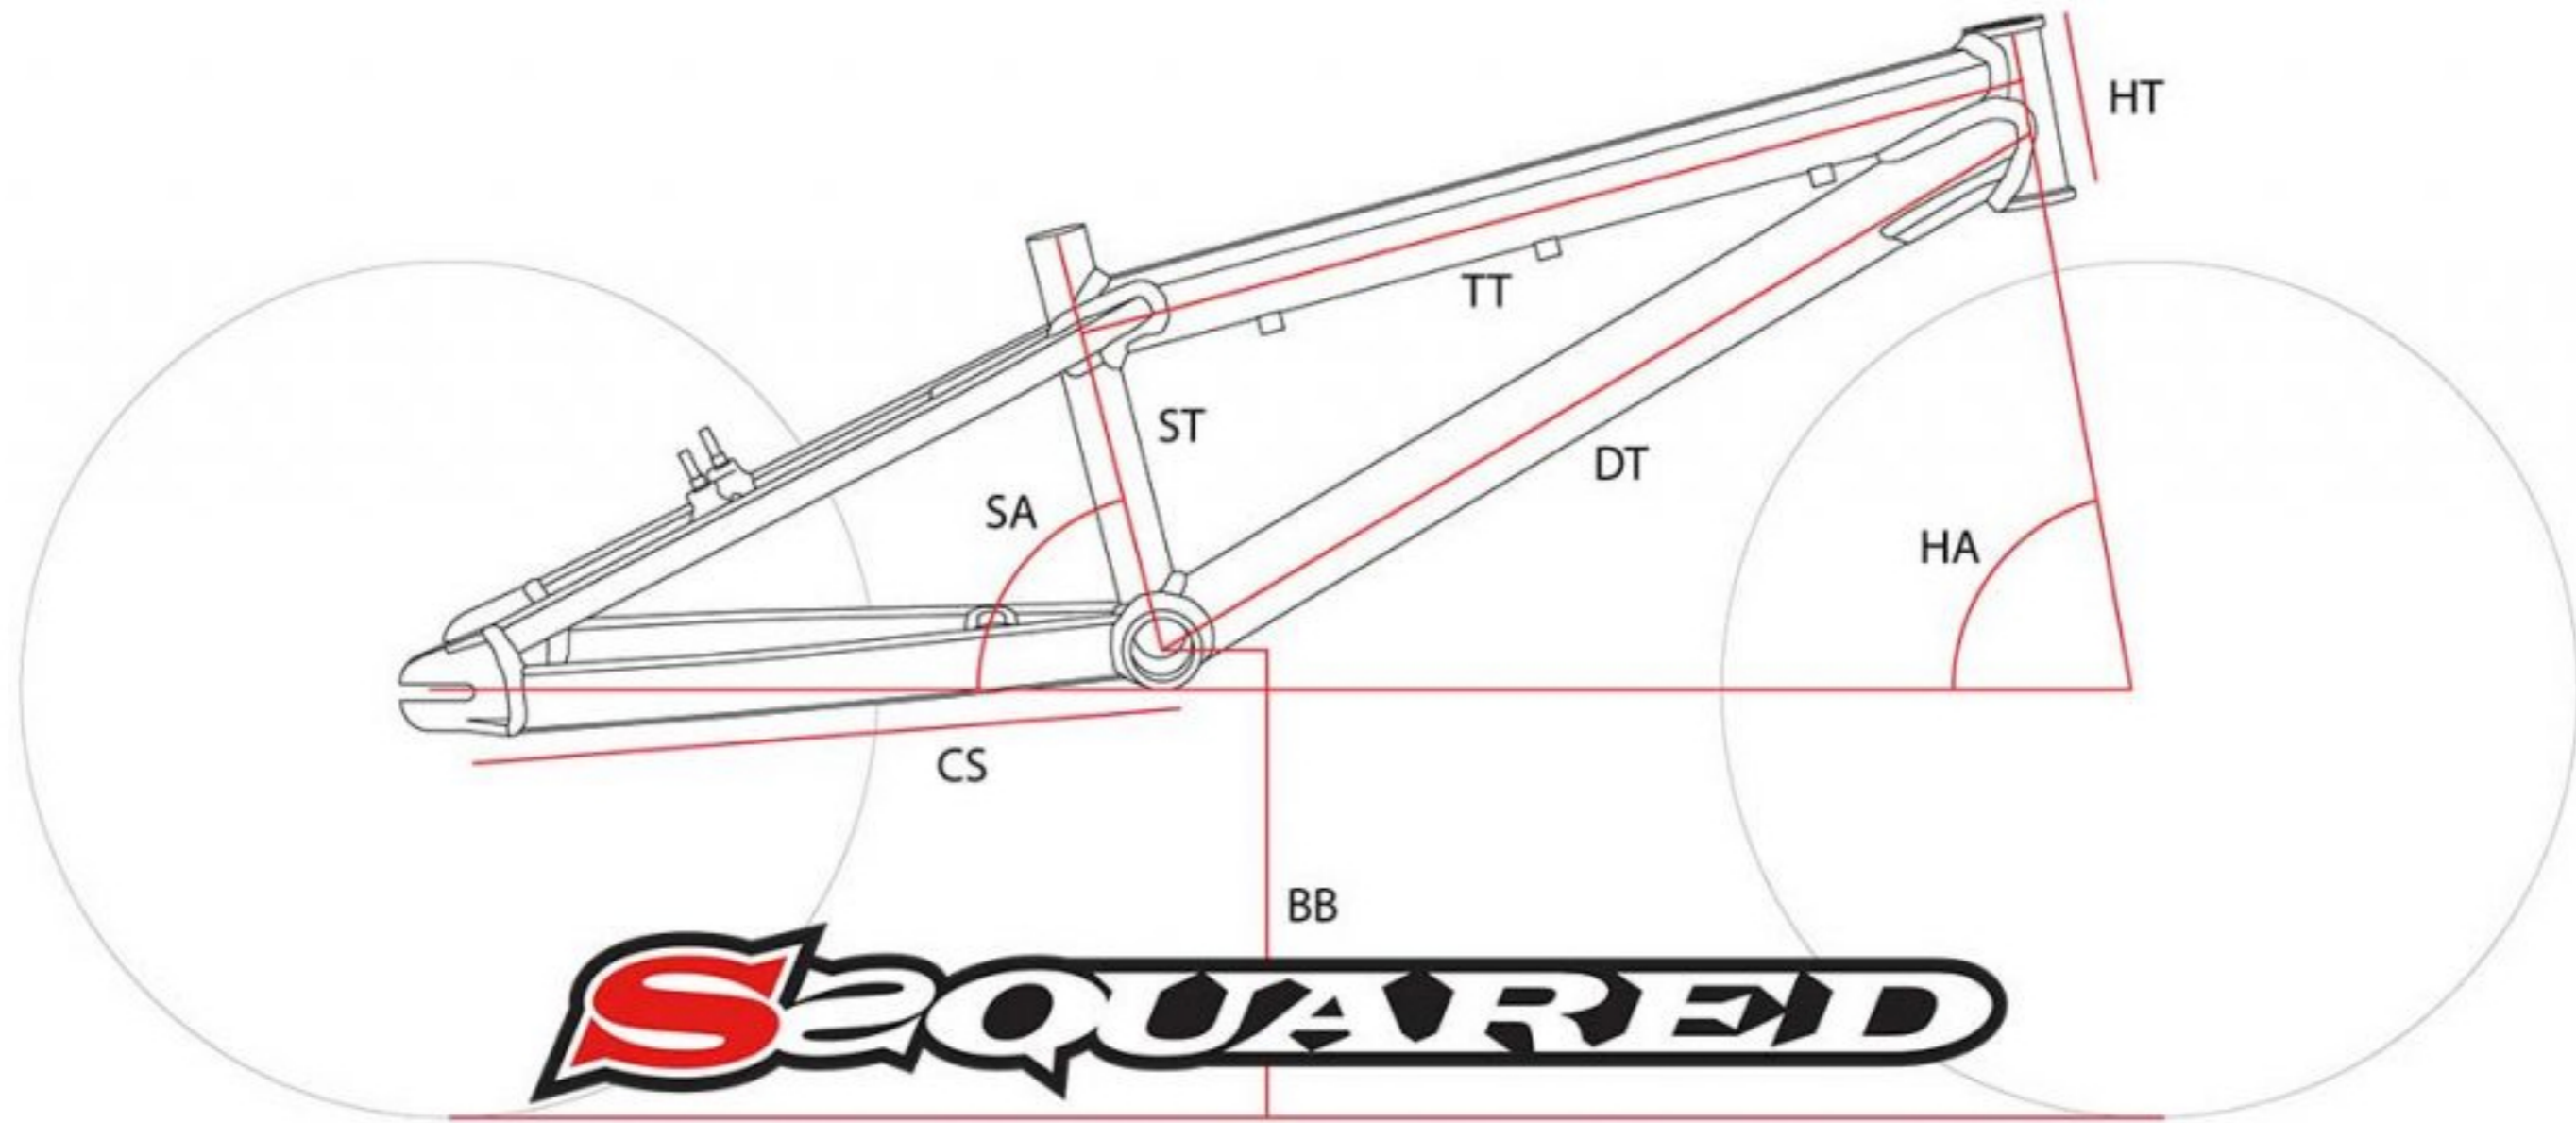

Ssquared VP Frame Specs

Frame Size	Top Tube	Head Angle	Chainstay	Seat Tube	Head Tube	Seat Angle	BB Height*	Rider Area	Weight**
Pro XL	21.25	74	14.9	27.2	1-1/8"	73.1			3.7
Pro XXL	21.5	74	14.9	27.2	1-1/8"	73.1			

*BB height has two listings depending on which tire size is used. Ssquared Bicycles offers a one-year limited warranty to original purchaser on all products from the original purchase date with original receipt